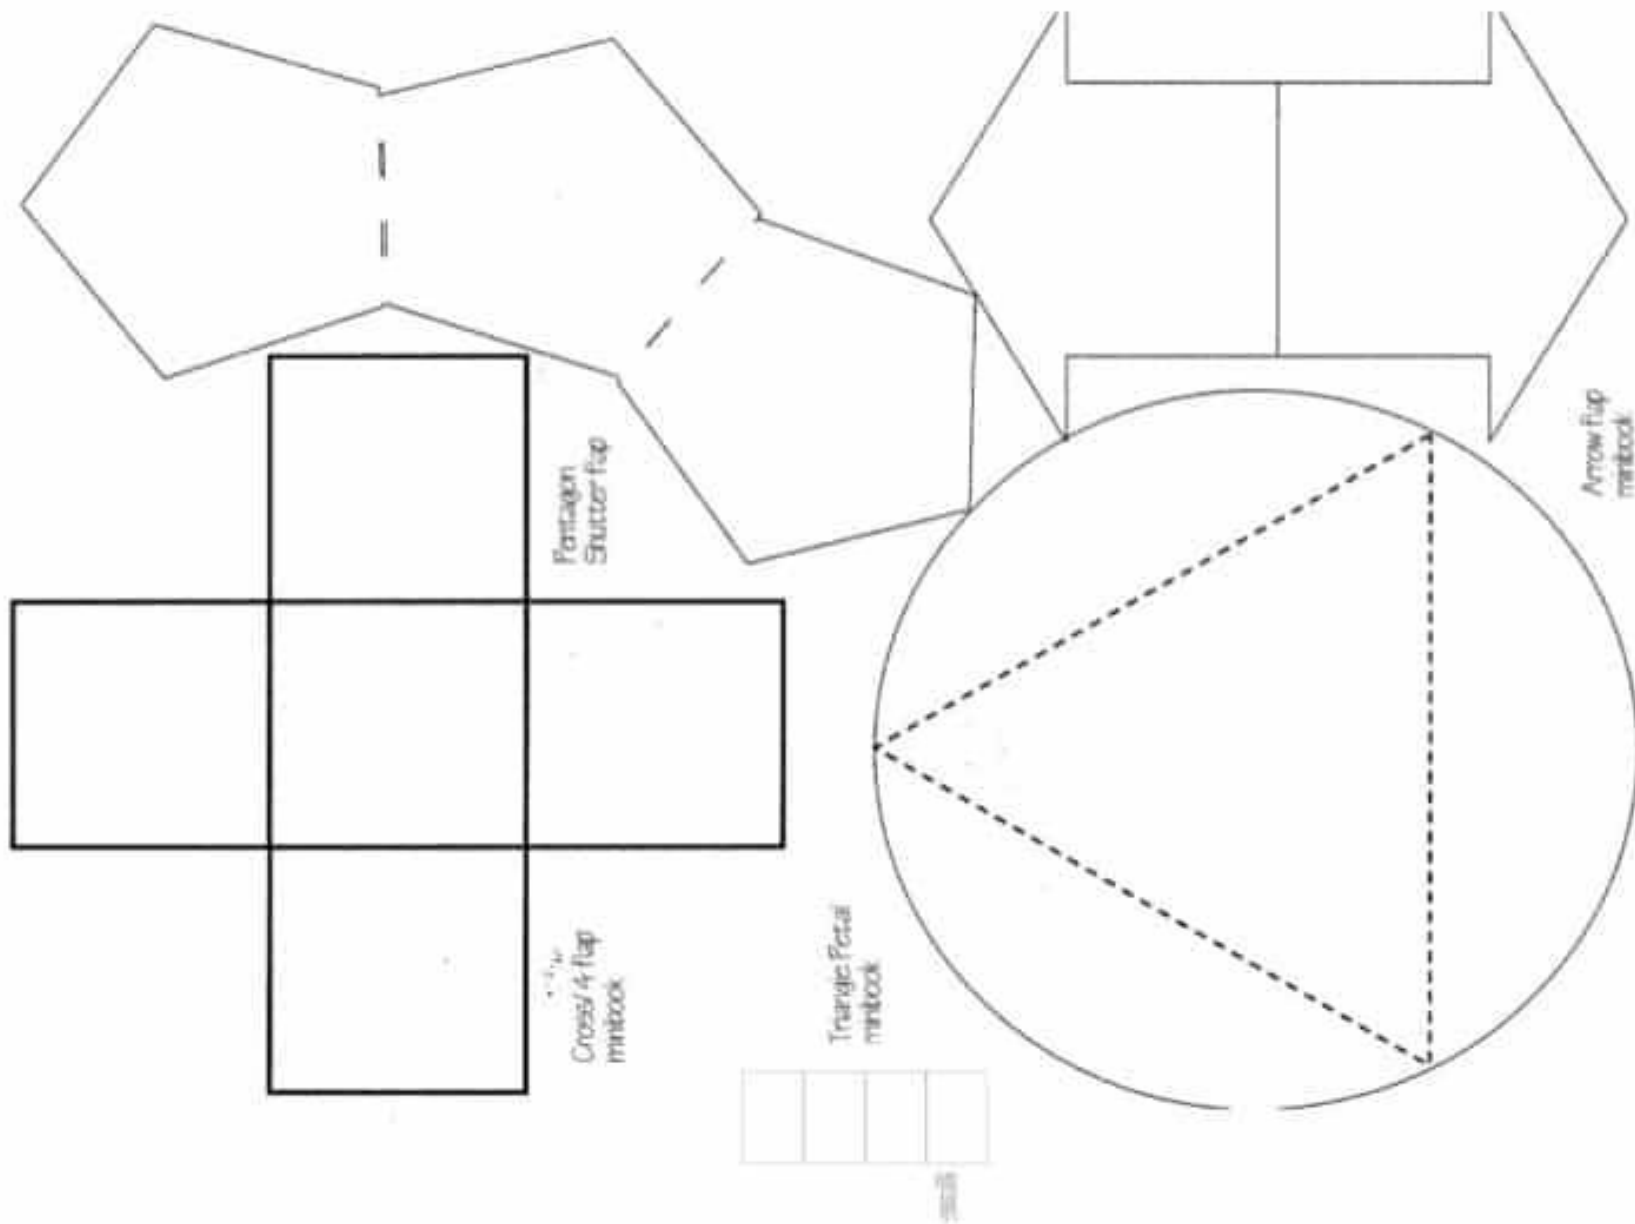

Formas para la creación de tu lapbook

4 and 1/4 inch Square envelope template

Copyright 2008 by M. McCarthy
Not for resale. Please share for love. (H)
www.mystamps.blogspot.com

*-Cut on solid outline
-Score on dotted line
-Round corners if desired*

Please Note: This template may need to be printed on landscape printer setting to fully print.
Some printer settings may affect sizing.